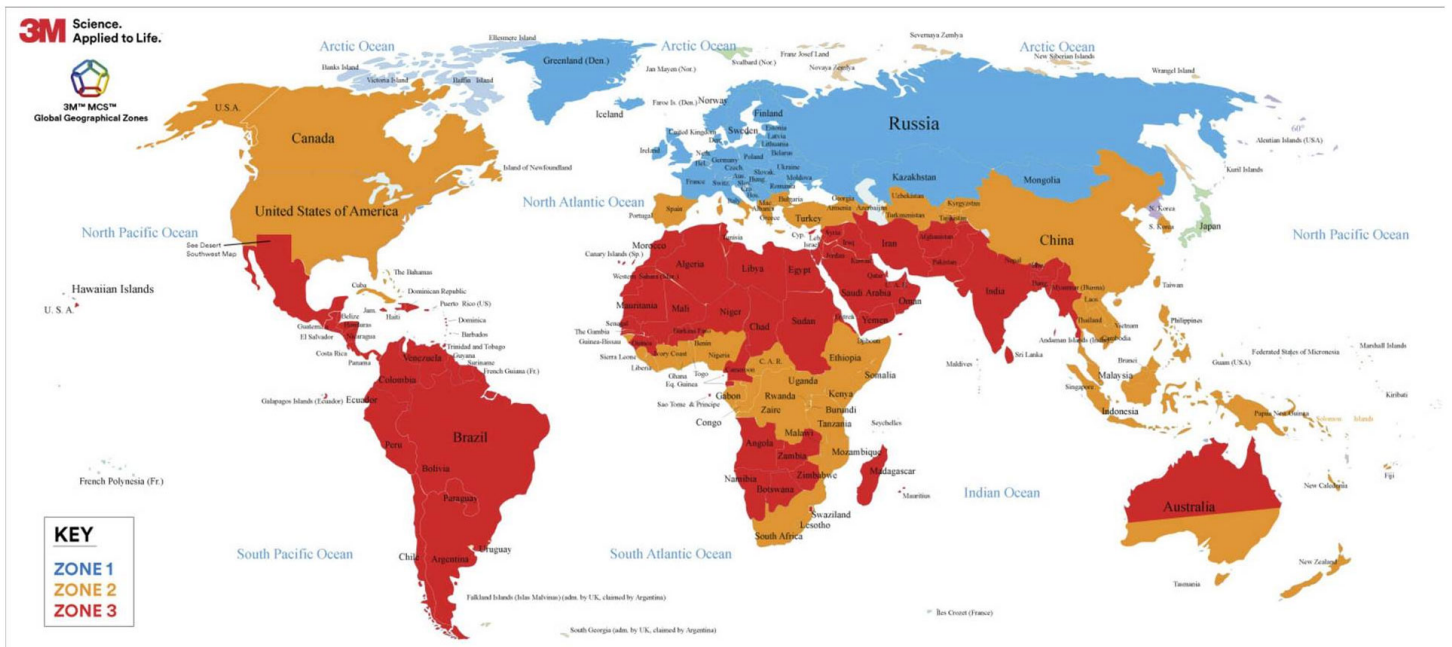

The most comprehensive warranty in the industry — up to eight years in a vertical application.*

3M™ MCS™ Warranty		Vehicle Wraps	
Product offering might vary from country to country. Local availability of selected graphics construction should be clarified with your local 3M subsidiary.		Vertical	Horizontal
	Zone 1	8 years	3 years
	Zone 2	7 years	2 years
2080	All colors	Zone 3	6 years 1 year

Visit 3M.com/GraphicsWarranties for additional applications and zone and warranty information.

*Warranty varies by zone. Warranty information is not valid for Gloss Silver Chrome GC451.

U.S. is mostly Zone 2. U.S. desert southwest is Zone 3.

Desert Southwest Region - Defined

The following portions of the hot, arid desert areas of Southwestern U.S. are subject to reduced warranties. See the 3M Graphics Warranties Bulletin at 3MGraphics.com/warranties for details and the equation listed below.