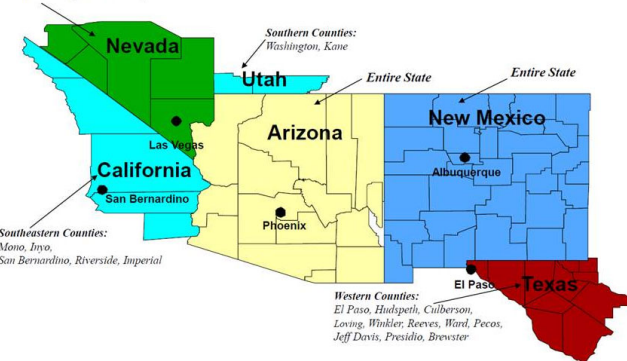

Southern Counties:

Southern Counties:

Washington, Kane

Entire State

Entire State

Southeastern Counties:

Mono, Inyo, San Bernardino, Riverside, Imperial

Western Counties: